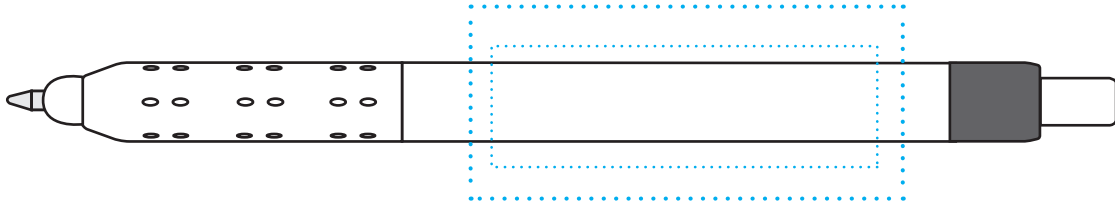

FULL COLOR: Right/left of clip 2 1/4 in x 5/16 in

Clip 1 1/2 in X 3/8 in

Inline with Clip 1 in X 5/8 in

300 Degrees 2 1/4 in X 1 in
Opposite of Clip 2 in X 5/8 in

S137 ALAMO STYLUS