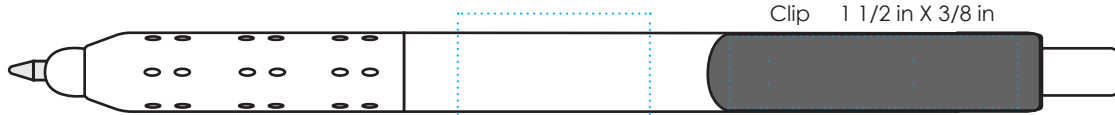

FULL COLOR: Right/left of clip 2 1/4 in x 5/16 in

Clip 1 1/2 in X 3/8 in

Inline with Clip 1 in X 5/8 in

300 Degrees 2 1/4 in X 1 in
Opposite of Clip 2 in X 5/8 in

S137 ALAMO STYLUS